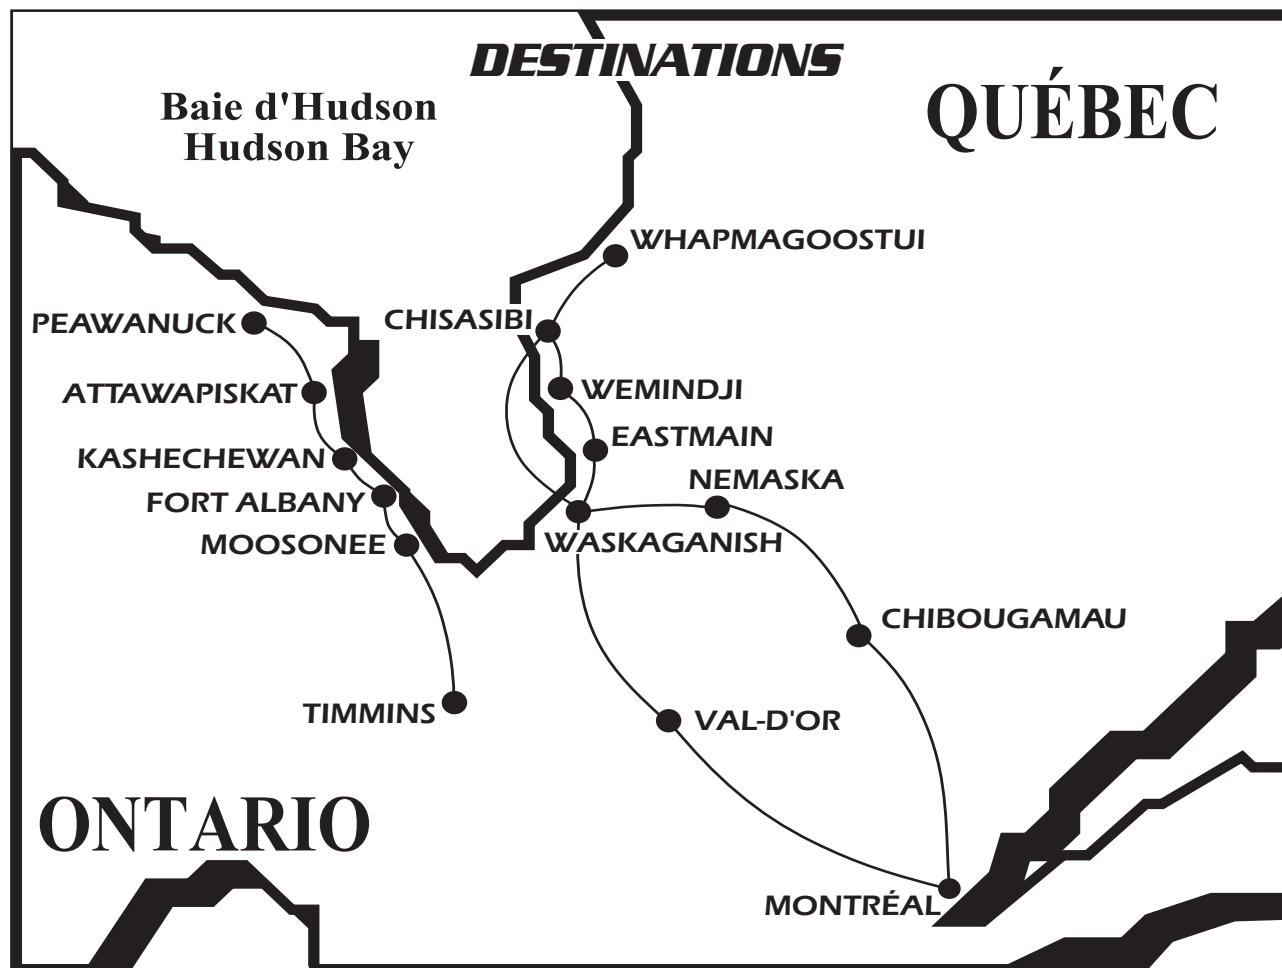

airCreebec

QUÉBEC

VERS LE NORD
NORTHBOUND

VOL / FLIGHT 921
1-2-3-4-5
Dash 8

Montréal D 08:05
Val-d'Or A 09:30

VOL / FLIGHT 923
1-2-3-4-5
Dash 8

Montréal D 19:35
Val-d'Or A 21:00

VOL / FLIGHT 921
1-3-5
Dash 8

Montréal D 08:05
Val-d'Or A 09:30
Val-d'Or D 10:00
Waskaganish A 11:10
Waskaganish D 11:50
Chisasibi A 12:35
Chisasibi D 13:00
Whapmagoostui A 13:35

VOL / FLIGHT 927
1-3-5
Dash 8

Montréal D 8:15
Chibougamau A 9:40
Chibougamau D 10:00
Nemaska A 10:45
Nemaska D 11:00
Waskaganish A 11:35
Waskaganish D 12:00
Eastmain A 12:20
Eastmain D 12:35
Wemindji A 12:55
Wemindji D 13:10
Chisasibi A 13:30

VOL / FLIGHT 921
2-4
Dash 8

Montréal D 8:05
Val-d'Or A 9:30
Val-d'Or D 10:00
Chisasibi A 11:40
Chisasibi D 12:15
Whapmagoostui A 12:50

VOL / FLIGHT 927
2-4
Dash 8

Montréal D 8:15
Chibougamau A 9:40
Chibougamau D 10:00
Chisasibi A 11:35

LÉGENDE / LEGEND

- 1 - Lundi / Monday
- 2 - Mardi / Tuesday
- 3 - Mercredi / Wednesday
- 4 - Jeudi / Thursday
- 5 - Vendredi / Friday
- 6 - Samedi / Saturday
- 7 - Dimanche / Sunday

Votre opinion est importante. Visitez notre page Sondage au www.aircreebec.ca et votre participation au sondage vous rendra admissible à un tirage.

Air Creebec vous offre des vols sans escale de Montréal à Val-d'Or, aller-retour, sept jours sur sept avec un repas servi en vol. Nous offrons aussi des vols directs, aller-retour de Montréal à Chibougamau, du lundi au vendredi.

VOL / FLIGHT 905
6
Dash 8

Montréal D 07:45
Val-d'Or A 09:10
Val-d'Or D 09:40
Waskaganish A 10:50
Waskaganish D 11:10
Chisasibi A 11:55

VOL / FLIGHT 907
7
Dash 8

Montréal D 07:45
Val-d'Or A 09:10
Val-d'Or D 09:40
Waskaganish A 10:50
Waskaganish D 11:10
Eastmain A 11:30
Eastmain D 11:45
Wemindji A 12:05
Wemindji D 12:20
Chisasibi A 12:40
Chisasibi D 13:00
Whapmagoostui A 13:35

VOL / FLIGHT 903
7
Dash 8

Montréal D 07:50
Chibougamau A 09:15

VOL / FLIGHT 906
6
Dash 8

Chisasibi D 12:25
Wemindji A 12:45
Wemindji D 13:00
Eastmain A 13:20
Eastmain D 13:35
Waskaganish A 13:55
Waskaganish D 14:15
Val-d'Or A 15:15
Val-d'Or D 15:45
Montréal A 16:50

VOL / FLIGHT 908
7
Dash 8

Whapmagoostui D 14:05
Chisasibi A 14:40
Chisasibi D 15:00
Waskaganish A 15:45
Waskaganish D 16:05
Val-d'Or A 17:15
Val-d'Or D 17:45
Montréal A 18:50

VOL / FLIGHT 904
7
Dash 8

Chibougamau D 17:00
Montréal A 18:15

airCreebec

QUÉBEC

VERS LE SUD
SOUTHBOUND

VOL / FLIGHT 920
1-2-3-4-5
Dash 8

Val-d'Or D 6:20
Montréal A 7:30

VOL / FLIGHT 922
1-2-3-4-5
Dash 8

Val-d'Or D 17:50
Montréal A 19:00

VOL / FLIGHT 922
1-3-5
Dash 8

Whapmagoostui D 14:05
Chisasibi A 14:40
Chisasibi D 15:00
Waskaganish A 15:45
Waskaganish D 16:05
Val-d'Or A 17:15
Val-d'Or D 17:50
Montréal A 19:00

VOL / FLIGHT 928
1-3-5
Dash 8

Chisasibi D 13:55
Chibougamau A 15:20
Chibougamau D 15:50
Montréal A 17:10

VOL / FLIGHT 922
2-4
Dash 8

Whapmagoostui D 13:20
Chisasibi A 13:55
Chisasibi D 14:15
Waskaganish A 15:00
Waskaganish D 15:20
Val-d'Or A 16:30
Val-d'Or D 17:50
Montréal A 19:00

VOL / FLIGHT 928
2-4
Dash 8

Chisasibi D 12:10
Wemindji A 12:30
Wemindji D 12:45
Eastmain A 13:05
Eastmain D 13:20
Waskaganish A 13:40
Waskaganish D 14:00
Nemaska A 14:35
Nemaska D 14:50
Chibougamau A 15:30
Chibougamau D 16:00
Montréal A 17:20

RÉSERVATIONS / RESERVATIONS

1 800 567-6567 ou/ou 819 825-8355
www.AirCreebec.ca

We value your feedback greatly. Visit aircreebec.ca and participate at our survey on the Feedback page, you could be eligible to a drawing contest.

Air Creebec offers non-stop flights from Montreal to Val-d'Or, round-trip, seven days a week with a meal served in-flight. We also offer direct flights from Montreal to Chibougamau from Monday to Friday.