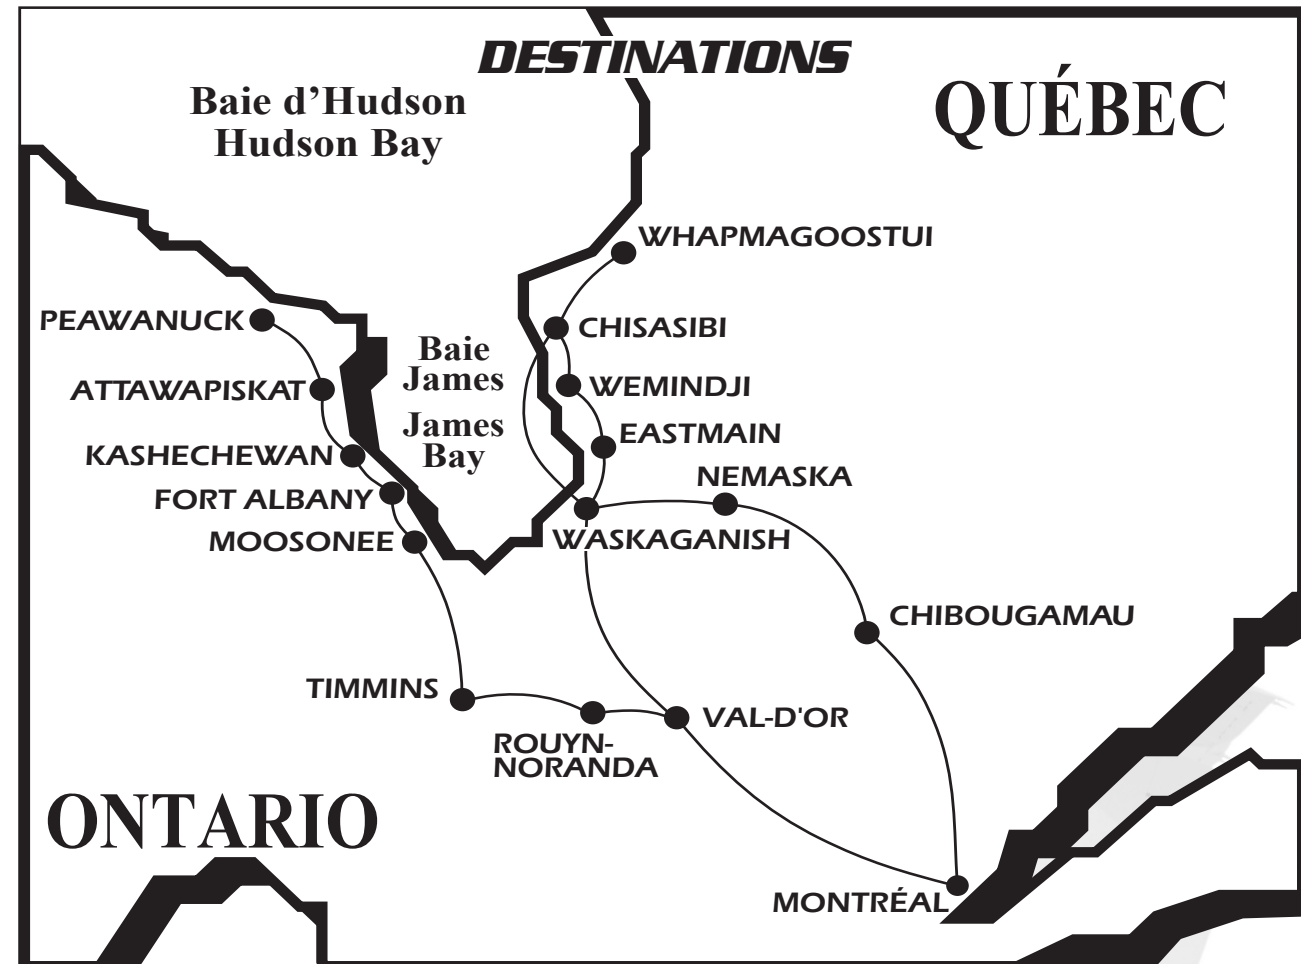

VOL / FLIGHT 905 6 Dash 8

Montréal	D	07:45
Val-d'Or	A	09:10
Val-d'Or	D	09:40
Waskaganish	A	10:50
Waskaganish	D	11:10
Chisasibi	A	11:55

VERS LE SUD SOUTHBOUND

VOL / FLIGHT 922 1-3-5 Dash 8

Whapmagoostui	D	14:05
Chisasibi	A	14:40
Chisasibi	D	15:00
Waskaganish	A	15:45
Waskaganish	D	16:05
Val-d'Or	A	17:15
Val-d'Or	D	17:50
Montréal	A	19:00

VOL / FLIGHT 922 2-4 Dash 8

Whapmagoostui	D	13:20
Chisasibi	A	13:55
Chisasibi	D	14:15
Waskaganish	A	15:00
Waskaganish	D	15:20
Val-d'Or	A	16:30
Val-d'Or	D	17:50
Montréal	A	19:00

VOL / FLIGHT 906 6 Dash 8

Chisasibi	D	12:25
Wemindji	A	12:45
Wemindji	D	13:00
Eastmain	A	13:20
Eastmain	D	13:35
Waskaganish	A	13:55
Waskaganish	D	14:15
Val-d'Or	A	15:15
Val-d'Or	D	15:45
Montréal	A	16:50

VOL / FLIGHT 922 1-2-3-4-5 Dash 8

Val-d'Or	D	17:50
Montréal	A	19:00

VOL / FLIGHT 928 1-3-5 Dash 8

Chisasibi	D	13:55
Chibougamau	A	15:20
Chibougamau	D	15:50
Montréal	A	17:10

VOL / FLIGHT 928 2-4 Dash 8

Chisasibi	D	12:10
Wemindji	A	12:30
Wemindji	D	12:45
Eastmain	A	13:05
Eastmain	D	13:20
Waskaganish	A	13:40
Waskaganish	D	14:00
Nemaska	A	14:35
Nemaska	D	14:50
Chibougamau	A	15:30
Chibougamau	D	16:00
Montréal	A	17:20

VOL / FLIGHT 904 7 Dash 8

Chibougamau	D	16:30
Montréal	A	17:50

VOL / FLIGHT 908 7 Dash 8

Whapmagoostui	D	14:05
Chisasibi	A	14:40
Chisasibi	D	15:00
Waskaganish	A	15:45
Waskaganish	D	16:05
Val-d'Or	A	17:15
Val-d'Or	D	17:45
Montréal	A	18:50

DESTINATIONS

QUÉBEC

Votre opinion est importante. Visitez notre page Sondage au www.aircreebec.ca

LÉGENDE LEGEND

- 1 - Lundi / Monday
- 2 - Mardi / Tuesday
- 3 - Mercredi / Wednesday
- 4 - Jeudi / Thursday
- 5 - Vendredi / Friday
- 6 - Samedi / Saturday
- 7 - Dimanche / Sunday

VOLS INTERPROVINCIAUX INTERPROVINCIAL FLIGHTS

VOL / FLIGHT YN 920 1-2-3-4-5-6 Dash 8

Timmins	D	06:00
Rouyn-Noranda	A	06:35
Rouyn-Noranda	D	07:00
Val-d'Or	A	07:20
Val-d'Or	D	07:45
Montréal	A	08:50

VOL / FLIGHT YN 926 1-2-3-4-5-7 Dash 8

Timmins	D	15:30
Rouyn-Noranda	A	16:05
Rouyn-Noranda	D	16:30
Montréal	A	17:50

VOL / FLIGHT YN 925 1-2-3-4-5-6 Dash 8

Montréal	D	09:30
Rouyn-Noranda	A	11:05
Rouyn-Noranda	D	11:30
Timmins	A	12:05

VOL / FLIGHT YN 923 1-2-3-4-5-7 Dash 8

Montréal	D	18:30
Val-d'Or	A	19:55
Val-d'Or	D	20:20
Rouyn-Noranda	A	20:40
Rouyn-Noranda	D	21:00
Timmins	A	21:35

We greatly value your feedback. Visit www.aircreebec.ca, participate in our survey on the Feedback page.

APPAREILS AIRCRAFTS

DASH-8 300
50 PASSAGERS / PASSENGERS

DASH-8 100
37 PASSAGERS / PASSENGERS